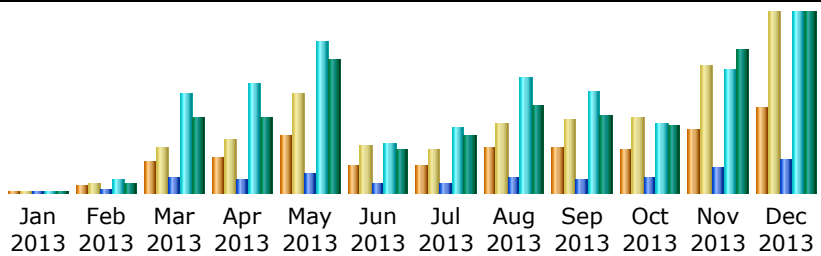

Search

- Search Keyphrases
- Search Keywords

Others:

- Miscellaneous
- HTTP Status codes
 - Pages not found

Reported period:

Dec 2013
OK

Summary

Reported period	Month Dec 2013			
First visit	NA			
Last visit	31 Dec 2013 - 23:07			
	Unique visitors	Number of visits	Pages	Hits
Viewed traffic *	537	1134 (2.11 visits/visitor)	2601 (2.29 Pages/Visit)	14155 (12.48 Hits/Visit)
Not viewed traffic *			2279	2828

* Not viewed traffic includes traffic generated by robots, worms, or replies with special HTTP status codes.

Monthly history

Month	Unique visitors	Number of visits	Pages	Hits	Bandwidth
Jan 2013	0	0	0	0	0
Feb 2013	41	52	247	1052	9.28 MB
Mar 2013	190	281	1174	7812	71.62 MB
Apr 2013	218	332	955	8584	70.47 MB
May 2013	358	621	1565	11859	126.88 MB
Jun 2013	167	296	710	3895	41.79 MB
Jul 2013	165	269	773	5081	53.90 MB
Aug 2013	286	432	1151	9096	82.35 MB
Sep 2013	282	457	1067	7888	72.53 MB
Oct 2013	270	469	1139	5440	62.94 MB
Nov 2013	392	795	2023	9662	136.32 MB
Dec 2013	537	1134	2601	14155	171.41 MB
Total	2906	5138	13405	84524	899.49 MB