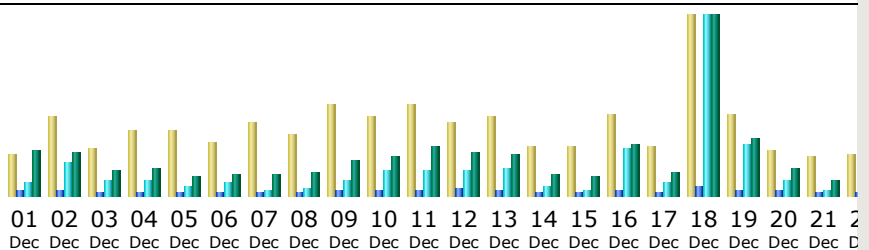

Days of month

Day	Number of visits	Pages	Hit