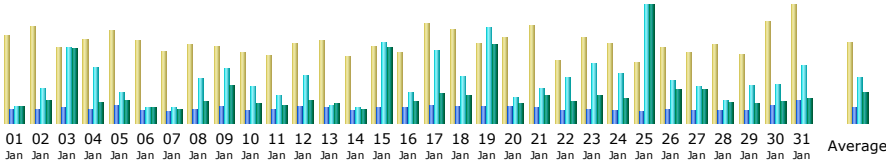

Last Update: 01 Feb 2018 - 12:16

Reported period: Jan 2018

Summary

Reported period	Month Jan 2018				
First visit	01 Jan 2018 - 00:03				
Last visit	31 Jan 2018 - 23:56				
	Unique visitors	Number of visits	Pages	Hits	Bandwidth
Viewed traffic *	1857	4609 (2.48 visits/visitor)	8390 (1.82 Pages/Visit)	25684 (5.57 Hits/Visit)	1.21 GB (275.45 KB/Visit)
Not viewed traffic *			2936	4905	370.32 MB

* Not viewed traffic includes traffic generated by robots, worms, or replies with special HTTP status codes.

Monthly history

Month	Unique visitors	Number of visits	Pages	Hits	Bandwidth
Jan 2018	1857	4609	8390	25684	1.21 GB
Feb 2018	55	81	204	1030	82.57 MB
Mar 2018	0	0	0	0	0
Apr 2018	0	0	0	0	0
May 2018	0	0	0	0	0
Jun 2018	0	0	0	0	0
Jul 2018	0	0	0	0	0
Aug 2018	0	0	0	0	0
Sep 2018	0	0	0	0	0
Oct 2018	0	0	0	0	0
Nov 2018	0	0	0	0	0
Dec 2018	0	0	0	0	0
Total	1912	4690	8594	26714	1.29 GB

Days of month

Day	Number of visits	Pages	Hits	Bandwidth
01 Jan 2018	160	246	315	21.83 MB
02 Jan 2018	177	255	655	29.91 MB
03 Jan 2018	139	286	1398	96.20 MB
04 Jan 2018	152	264	1030	25.65 MB
05 Jan 2018	169	327	578	29.55 MB
06 Jan 2018	150	230	278	19.75 MB
07 Jan 2018	132	215	277	17.00 MB
08 Jan 2018	143	248	813	28.21 MB
09 Jan 2018	142	315	1011	48.08 MB
10 Jan 2018	129	229	673	25.03 MB
11 Jan 2018	125	249	500	22.31 MB
12 Jan 2018	145	303	889	30.50 MB
13 Jan 2018	150	280	334	24.99 MB
14 Jan 2018	121	223	275	18.13 MB
15 Jan 2018	141	270	1504	98.09 MB
16 Jan 2018	128	280	578	28.43 MB
17 Jan 2018	181	336	1363	38.21 MB
18 Jan 2018	172	297	871	34.21 MB
19 Jan 2018	147	295	1762	101.50 MB
20 Jan 2018	157	304	474	23.99 MB
21 Jan 2018	179	288	648	34.59 MB
22 Jan 2018	115	220	847	27.28 MB
23 Jan 2018	158	247	1119	34.74 MB
24 Jan 2018	145	241	908	31.34 MB
25 Jan 2018	111	218	2193	152.71 MB
26 Jan 2018	138	258	789	43.63 MB
27 Jan 2018	130	238	681	43.90 MB
28 Jan 2018	143	220	433	25.50 MB
29 Jan 2018	127	230	706	24.81 MB