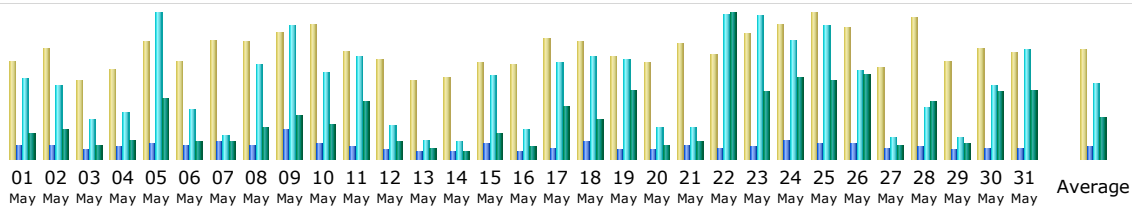

### Summary

<b>Reported period</b>	Month May 2017				
<b>First visit</b>	NA				
<b>Last visit</b>	31 May 2017 - 23:58				
	Unique visitors	Number of visits	Pages	Hits	Bandwidth
Viewed traffic *	<b>2492</b>	<b>3749</b> (1.5 visits/visitor)	<b>5978</b> (1.59 Pages/Visit)	<b>34873</b> (9.3 Hits/Visit)	<b>1.25 GB</b> (350.05 KB/Visit)
Not viewed traffic *			<b>3049</b>	<b>4542</b>	<b>218.27 MB</b>

\* Not viewed traffic includes traffic generated by robots, worms, or replies with special HTTP status codes.

### Monthly history

Month	Unique visitors	Number of visits	Pages	Hits	Bandwidth
Jan 2017	1012	1547	5274	32780	1.10 GB
Feb 2017	1047	1555	3525	28668	834.17 MB
Mar 2017	1522	2310	5019	40251	1.04 GB
Apr 2017	1750	2716	5636	111494	1.26 GB
May 2017	2492	3749	5978	34873	1.25 GB
<b>Jun 2017</b>	<b>98</b>	<b>101</b>	<b>118</b>	<b>1036</b>	<b>40.77 MB</b>
Jul 2017	0	0	0	0	0
Aug 2017	0	0	0	0	0
Sep 2017	0	0	0	0	0
Oct 2017	0	0	0	0	0
Nov 2017	0	0	0	0	0
Dec 2017	0	0	0	0	0
<b>Total</b>	<b>7921</b>	<b>11978</b>	<b>25550</b>	<b>249102</b>	<b>5.51 GB</b>

### Days of month

Day	Number of visits	Pages	Hits	Bandwidth
01 May 2017	109	209	1200	24.60 MB
02 May 2017	122	212	1092	29.61 MB
03 May 2017	86	128	600	13.41 MB
04 May 2017	99	181	701	18.76 MB
05 May 2017	129	242	2184	59.88 MB
06 May 2017	108	215	748	16.86 MB
07 May 2017	131	248	358	16.21 MB
08 May 2017	129	203	1410	31.51 MB
09 May 2017	141	461	1997	42.06 MB
10 May 2017	150	240	1294	34.84 MB
11 May 2017	119	174	1547	56.92 MB
12 May 2017	110	140	497	17.49 MB
13 May 2017	86	103	282	10.33 MB