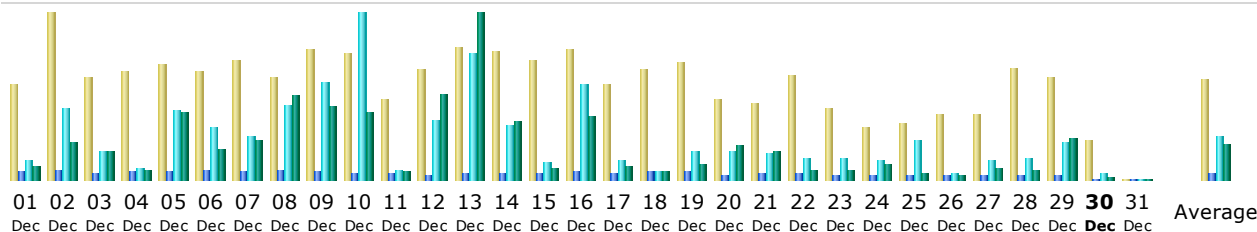

### Summary

<b>Reported period</b>	Month Dec 2016				
<b>First visit</b>	01 Dec 2016 - 00:00				
<b>Last visit</b>	30 Dec 2016 - 10:43				
	Unique visitors	Number of visits	Pages	Hits	Bandwidth
Viewed traffic *	<b>709</b>	<b>1437</b> (2.02 visits/visitor)	<b>5870</b> (4.08 Pages/Visit)	<b>37024</b> (25.76 Hits/Visit)	<b>1.14 GB</b> (828.44 KB/Visit)
Not viewed traffic *			<b>3134</b>	<b>4853</b>	<b>211.78 MB</b>

\* Not viewed traffic includes traffic generated by robots, worms, or replies with special HTTP status codes.

### Monthly history

Month	Unique visitors	Number of visits	Pages	Hits	Bandwidth
Jan 2016	490	875	2208	23457	637.44 MB
Feb 2016	584	1174	2469	21312	586.96 MB
Mar 2016	530	890	2140	23608	565.77 MB
Apr 2016	552	870	2313	40777	1.07 GB
May 2016	506	672	1551	27932	644.81 MB
Jun 2016	601	978	2473	19688	529.15 MB
Jul 2016	614	1097	3484	23402	550.68 MB
Aug 2016	588	1113	2593	29083	812.61 MB
Sep 2016	672	1275	3549	20457	483.81 MB
Oct 2016	680	1441	5568	23127	624.74 MB
Nov 2016	715	1315	4900	27466	748.18 MB
<b>Dec 2016</b>	<b>709</b>	<b>1437</b>	<b>5870</b>	<b>37024</b>	<b>1.14 GB</b>
Total	7241	13137	39118	317333	8.24 GB

### Days of month

Day	Number of visits	Pages	Hits	Bandwidth
01 Dec 2016	45	214	552	14.18 MB
02 Dec 2016	79	306	2039	42.15 MB
03 Dec 2016	49	203	810	30.26 MB
04 Dec 2016	51	260	325	11.92 MB
05 Dec 2016	55	256	1962	73.75 MB